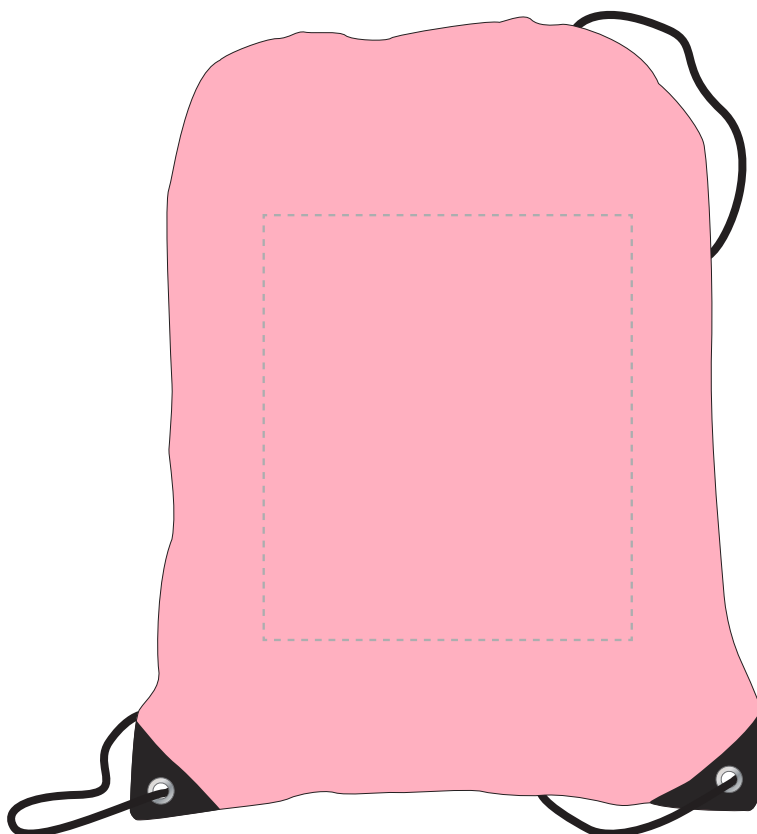

Your Ref:

Quantity:

Product Code: QB0609

Our Ref:

Version: 1

Product Colour: LIGHT PINK

**PRINTING CONCERNS:**

We stock this item in the following colours

**PANTONE REFERENCE(S)**
 Full colour uv printing

ARTWORK SCALE 25%

The dashed line is to demonstrate print area and will not appear on your printed item

**PLEASE NOTE:**

- All colours including print and product are for visual purposes only and should not be regarded as the actual colour of the product and print.
- Some products may vary from batch to batch and may differ from previous orders.
- The colour and texture of a product can also have an effect on the final print colour.
- By approving this order we accept that you understand these terms.